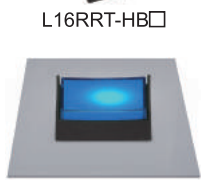

Ø16 Pilot Lights

Ø16 Pilot Lights (L16RR Series)

Type	Appearance	Model	Contact block	LED block
			C contact	DC voltage
Flat round, extended	 L16RR-EY□	L16RR-E□5	—	1 (5VDC)
		L16RR-E□12		1 (12VDC)
		L16RR-E□24		1 (24VDC)
※□ indicates color: R , B , G , Y , W ※The light unit and LED blocks are sold separately. (light unit: bold letters, LED block: regular letters) ※The LED color is the same as the control unit.				
• Dimensions (unit: mm) <div style="display: flex; justify-content: space-around; align-items: flex-start;">    </div> <p style="text-align: right;">※For panel cut-out dimensions, please refer to page A-48.</p>				

Type	Appearance	Model	Contact block	LED block
			C contact	DC voltage
Flat square (half guard), extended	 L16RRS-HG□	L16RRS-H□5	—	1 (5VDC)
		L16RRS-H□12		1 (12VDC)
		L16RRS-H□24		1 (24VDC)
※□ indicates color: R , B , G , Y , W ※The light unit and LED blocks are sold separately. (light unit: bold letters, LED block: regular letters) ※The LED color is the same as the control unit.				
• Dimensions (unit: mm) <div style="display: flex; justify-content: space-around; align-items: flex-start;">    </div> <p style="text-align: right;">※For panel cut-out dimensions, please refer to page A-48.</p>				

Ø16 Pilot Lights

Type	Appearance	Model	Contact block	LED block
			C contact	DC voltage
Flat rectangular (half guard), extended		L16RRT-H□5	—	1 (5VDC)
		L16RRT-H□12		1 (12VDC)
		L16RRT-H□24		1 (24VDC)

※□ indicates color: **R**, **B**, **G**, **Y**, **W**
 ※The light unit and LED blocks are sold separately.
 (light unit: bold letters, LED block: regular letters)
 ※The LED color is the same as the control unit.