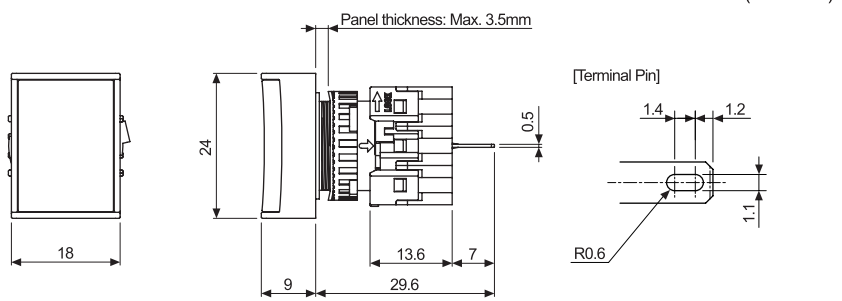

Ø16 Pilot Lights

Ø16 Pilot Lights (L16RR Series)

Type	Appearance	Model	Contact block	LED block
			C contact	DC voltage
Flat round, extended	 L16RR-EY□	L16RR-E□5	—	1 (5VDC)
		L16RR-E□12		1 (12VDC)
		L16RR-E□24		1 (24VDC)
※□ indicates color: R , B , G , Y , W ※The light unit and LED blocks are sold separately. (light unit: bold letters, LED block: regular letters) ※The LED color is the same as the control unit.				
• Dimensions (unit: mm) <div style="display: flex; justify-content: space-around; align-items: flex-start;">    </div> <p style="text-align: right;">※For panel cut-out dimensions, please refer to page A-48.</p>				

Type	Appearance	Model	Contact block	LED block
			C contact	DC voltage
Flat square (half guard), extended	 L16RRS-HG□	L16RRS-H□5	—	1 (5VDC)
		L16RRS-H□12		1 (12VDC)
		L16RRS-H□24		1 (24VDC)
※□ indicates color: R , B , G , Y , W ※The light unit and LED blocks are sold separately. (light unit: bold letters, LED block: regular letters) ※The LED color is the same as the control unit.				
• Dimensions (unit: mm) <div style="display: flex; justify-content: space-around; align-items: flex-start;">    </div> <p style="text-align: right;">※For panel cut-out dimensions, please refer to page A-48.</p>				

Ø16 Pilot Lights

Type	Appearance	Model	Contact block	LED block
			C contact	DC voltage
Flat rectangular (half guard), extended		L16RRT-H□5	—	1 (5VDC)
		L16RRT-H□12		1 (12VDC)
		L16RRT-H□24		1 (24VDC)

※□ indicates color: **R**, **B**, **G**, **Y**, **W**
 ※The light unit and LED blocks are sold separately.
 (light unit: bold letters, LED block: regular letters)
 ※The LED color is the same as the control unit.

• Dimensions

※For panel cut-out dimensions, please refer to page A-48.

Control Switches

Ø16

Ø22/25

Ø30

□30

Push Button Switches